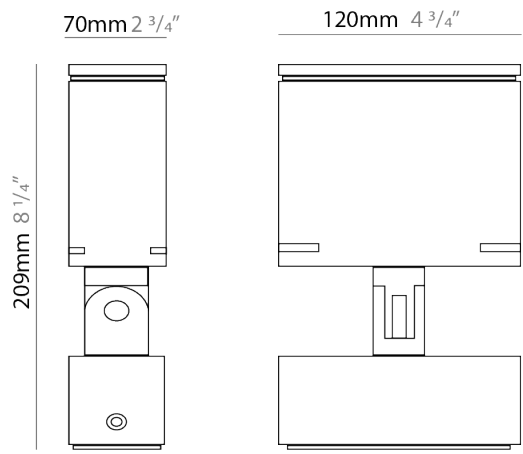

TARGET SURFACE

E9F233-

base number   Finish   Lens
Options   Options

1. To build a product code in our configurator select the specify button on the base model # product page
2. To build a manual product code on this datasheet choose from the options listed below in blue font and add the suffix to the base model #

GENERAL

Series: Target
Brand: Platek
Division: Exterior
Mounting Type: Surface
Mounting Location: Above Ground
Subcategory: Flood

PHYSICAL

Shape: Rectangle
Length (mm): 120
Length (in): 4 3/4
Width (mm): 70
Width (in): 2 3/4
Height (mm): 213
Height (in): 8 3/8
Light Distribution: Adjustable / Direct
Screws: A4 stainless steel
Diffuser: Clear tempered glass
Fixture Finish: BLK / WHI / GRY / COR / ANT / BRZ
Fixture Material: Aluminum Die Cast
Cable Details: 2000mm Cable

ELECTRICAL

Lamp Type: LED
Total Output Wattage (W): 16
Dimming: DMX
Driver Included: No
Driver Location: Remote
Driver Type: Constant Current - Universal
Driver Class: Class 2
Input Voltage (V): 120 - 277
Constant Current (MA): 700

LED

Number of LEDs: 8
Color Temperature (°K): RGBW
CRI: >80 CRI
Lamp Life (hrs): 60000
Special LEDs offerings: RGBW

OPTICAL

Optic°: 9 / 24 / 48 / ELL
Adjustability: Rotational 330°; Tilt 90°

RATINGS AND CERTIFICATIONS

Certified By: Certified for North American Standards
IP Rating: IP66
IK Rating: IK08
Bug Rating: B1 U0 G0